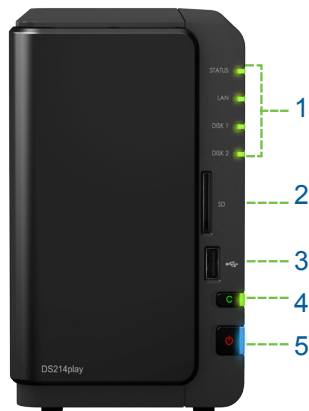

Connections & Buttons

1. 1 LED Indicators
2. 2 SD Card Slot
3. 3 USB 2.0 Port
4. 4 Copy Button
5. 5 Power Button
6. 6 Fan
7. 7 RESET Button
8. 8 USB 3.0 Port
9. 9 Kensington Security Slot
10. 10 LAN Port
11. 11 eSATA Port
12. 12 Power Port

Technical Specifications

Hardware

CPU Frequency	Dual Core 1.6GHz
Hardware Encryption Engine	Yes
Memory	DDR3 1GB
Internal HDD/SSD	3.5" or 2.5" SATA(III) X 2 (hard drives not included)
Max Internal Capacity	8TB (2 X 4TB hard drive) (The actual capacity will differ according to volume types.)
Hot Swappable HDD	Yes
External Storage Interface	USB 3.0 port X 2, USB 2.0 port X 1, SD Card slot X 1, eSATA port X 1
Size (HxWxD)	165mm X 108mm X 233.2mm
Weight	1.27kg
LAN	Gigabit X 1
Wireless Support	Yes (wireless dongles not included)
Wake on LAN/WAN	Yes
Scheduled Power on/off	Yes
AC Input Power Voltage	100V to 240V
Power Frequency	50Hz to 60Hz, Single Phase
Operating Temperature	5°C to 35°C (40°F to 95°F)
Storage Temperature	-10°C to 70°C (15°F to 155°F)
Relative Humidity	5% to 95%RH

DSM Specifications

Networking Protocols	CIFS, AFP, NFS, FTP, WebDAV, CalDAV, iSCSI, Telnet, SSH, SNMP, VPN (PPTP, OpenVPN™, L2TP)
File System	Internal: EXT4 External: EXT3, EXT4, FAT, NTFS, HFS+ (Read Only)
Storage Management	Max File System Size: 16TB, Max Internal Volume #: 256, Max iSCSI Target #: 10, Max iSCSI LUN#: 10, Supported RAID Type: Basic, JBOD, RAID 0, RAID 1, Synology Hybrid RAID
File Sharing Capability	Max User Account: 2048, Max Group: 256, Max Shared Folder: 256, Max Concurrent CIFS/AFP/FTP Connections: 256
Privilege	Windows Access Control List (ACL)
Directory Service	Windows ADS Domain Integration, LDAP Integration
Security	FTP over SSL/TLS, IP Auto-Block, Firewall, Encrypted Network Backup over Rsync, HTTPS Connection
Utilities	Synology Web Assistant, Synology Assistant, Synology Data Replicator, Cloud Station
Supported Clients	Windows XP onward, Mac OS X 10.5 onward, Ubuntu 9.04 onward
Support Browsers	Chrome, Internet Explorer®: 8, 9, Firefox®, Safari® (Mac): 5
Language	English, Deutsch, Français, Italiano, Español, Dansk, Norsk, Svensk, Nederlands, Русский, Polski, Magyar, Português do Brasil, Português Europeu, Türkçe, Český, 日本語, 한국어, 繁體中文, 简体中文