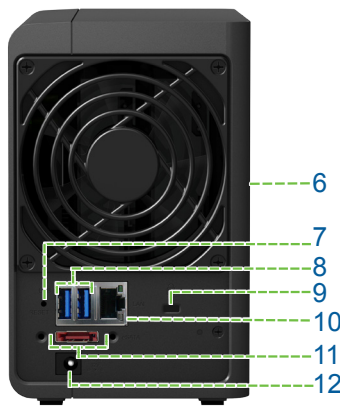

Connections & Buttons

1. 1 LED Indicators
2. 2 SD Card Slot
3. 3 USB 2.0 Port
4. 4 Copy Button
5. 5 Power Button
6. 6 Fan
7. 7 RESET Button
8. 8 USB 3.0 Port
9. 9 Kensington Security Slot
10. 10 LAN Port
11. 11 eSATA Port
12. 12 Power Port

Technical Specifications

Hardware

CPU Frequency	Dual Core 1.6GHz
Hardware Encryption Engine	Yes
Memory	DDR3 1GB
Internal HDD/SSD	3.5" or 2.5" SATA(III) X 2 (hard drives not included)
Max Internal Capacity	8TB (2 X 4TB hard drive) (The actual capacity will differ according to volume types.)
Hot Swappable HDD	Yes
External Storage Interface	USB 3.0 port X 2, USB 2.0 port X 1, SD Card slot X 1, eSATA port X 1
Size (HxWxD)	165mm X 108mm X 233.2mm
Weight	1.27kg
LAN	Gigabit X 1
Wireless Support	Yes (wireless dongles not included)
Wake on LAN/WAN	Yes
Scheduled Power on/off	Yes
AC Input Power Voltage	100V to 240V
Power Frequency	50Hz to 60Hz, Single Phase
Operating Temperature	5°C to 35°C (40°F to 95°F)
Storage Temperature	-10°C to 70°C (15°F to 155°F)
Relative Humidity	5% to 95%RH

DSM Specifications

Networking Protocols	CIFS, AFP, NFS, FTP, WebDAV, CalDAV, iSCSI, Telnet, SSH, SNMP, VPN (PPTP, OpenVPN™, L2TP)
File System	Internal: EXT4 External: EXT3, EXT4, FAT, NTFS, HFS+ (Read Only)
Storage Management	Max File System Size: 16TB, Max Internal Volume #: 256, Max iSCSI Target #: 10, Max iSCSI LUN#: 10, Supported RAID Type: Basic, JBOD, RAID 0, RAID 1, Synology Hybrid RAID
File Sharing Capability	Max User Account: 2048, Max Group: 256, Max Shared Folder: 256, Max Concurrent CIFS/AFP/FTP Connections: 256
Privilege	Windows Access Control List (ACL)
Directory Service	Windows ADS Domain Integration, LDAP Integration
Security	FTP over SSL/TLS, IP Auto-Block, Firewall, Encrypted Network Backup over Rsync, HTTPS Connection
Utilities	Synology Web Assistant, Synology Assistant, Synology Data Replicator, Cloud Station
Supported Clients	Windows XP onward, Mac OS X 10.5 onward, Ubuntu 9.04 onward
Support Browsers	Chrome, Internet Explorer®: 8, 9, Firefox®, Safari® (Mac): 5
Language	English, Deutsch, Français, Italiano, Español, Dansk, Norsk, Svensk, Nederlands, Русский, Polski, Magyar, Português do Brasil, Português Europeu, Türkçe, Český, 日本語, 한국어, 繁體中文, 简体中文